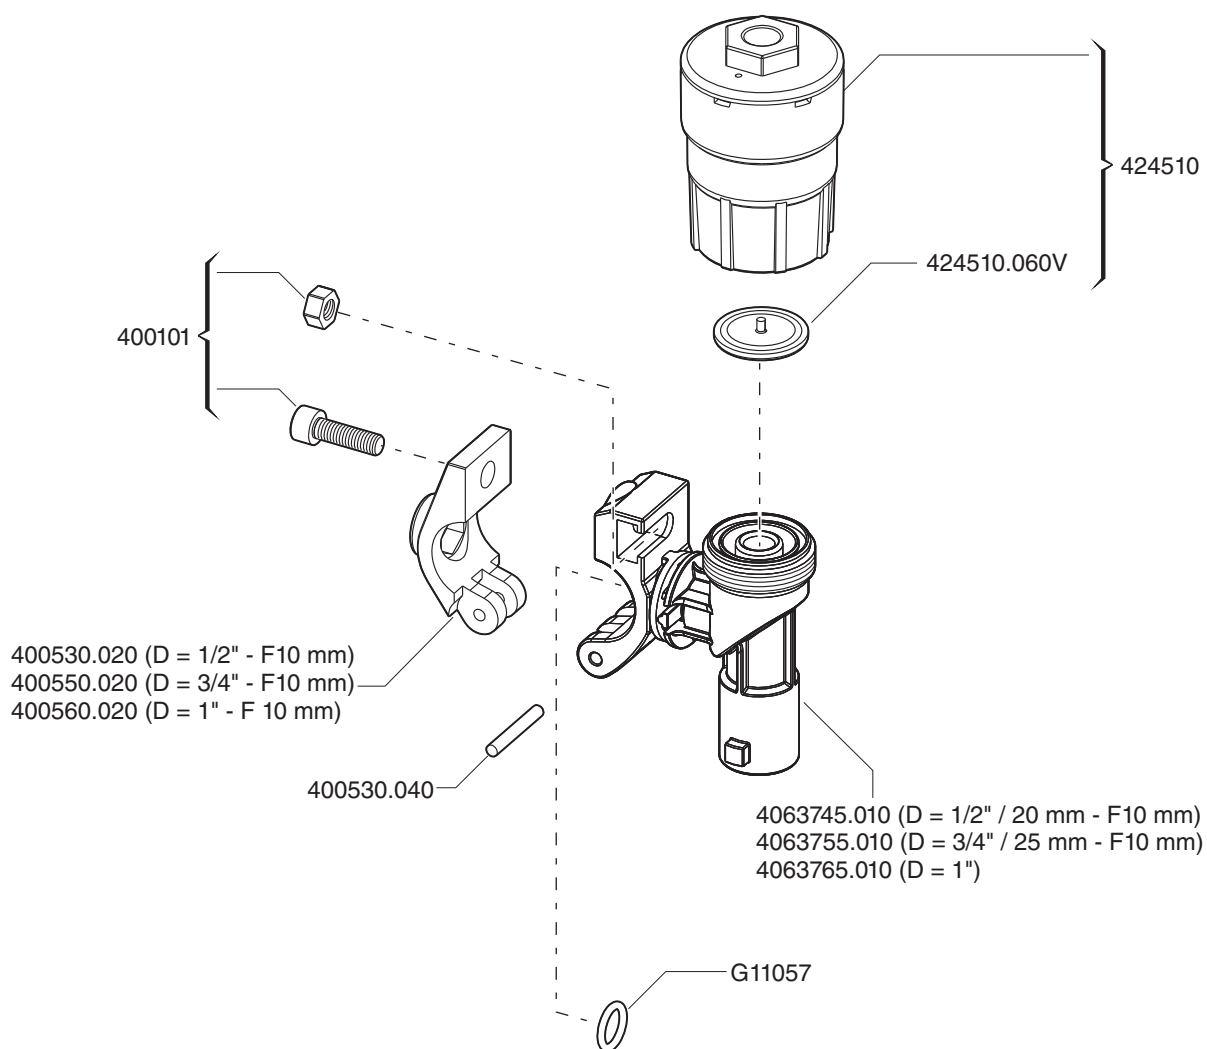

CODE
4063745F
4063755F
4063765F