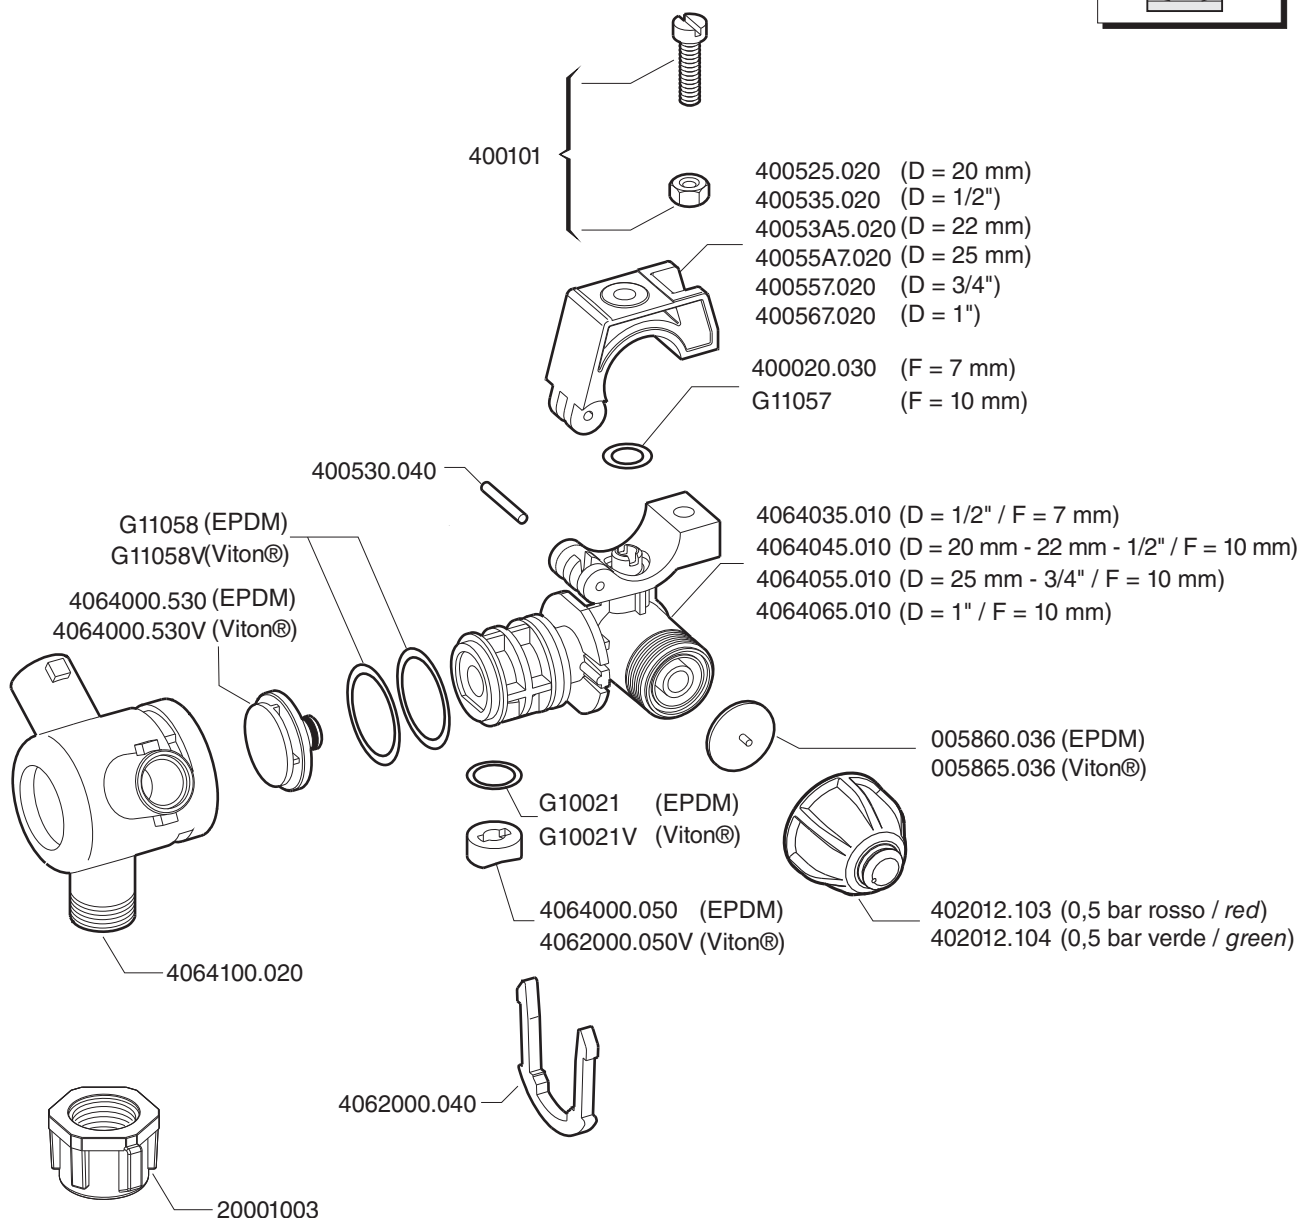

40641271
40641271V
4064137
4064137V
4064147
4064147V
406414A7
406414A7V
4064157
4064157V
406415A7
406415A7V
4064167
4064167V