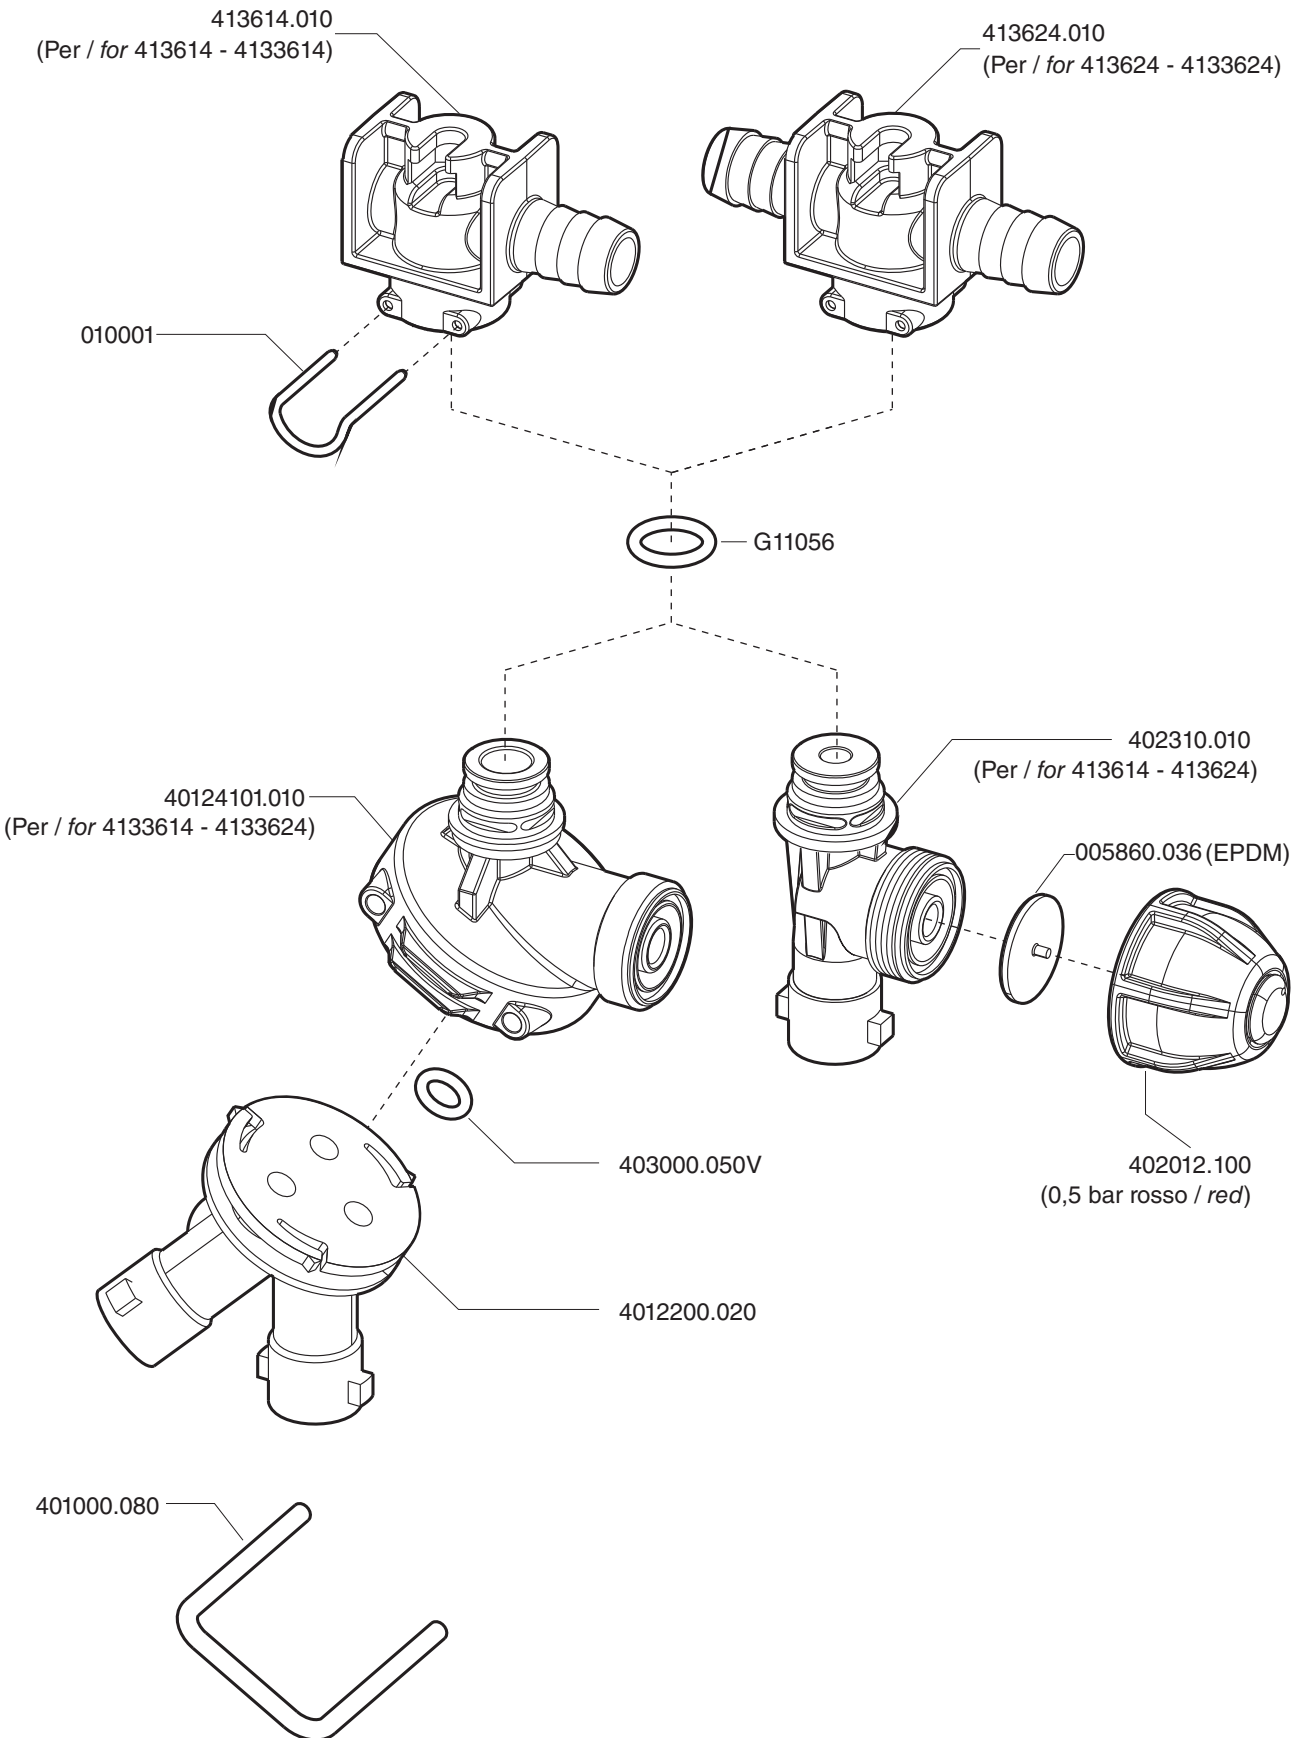

CODE

4133614
4133624
413614
413624