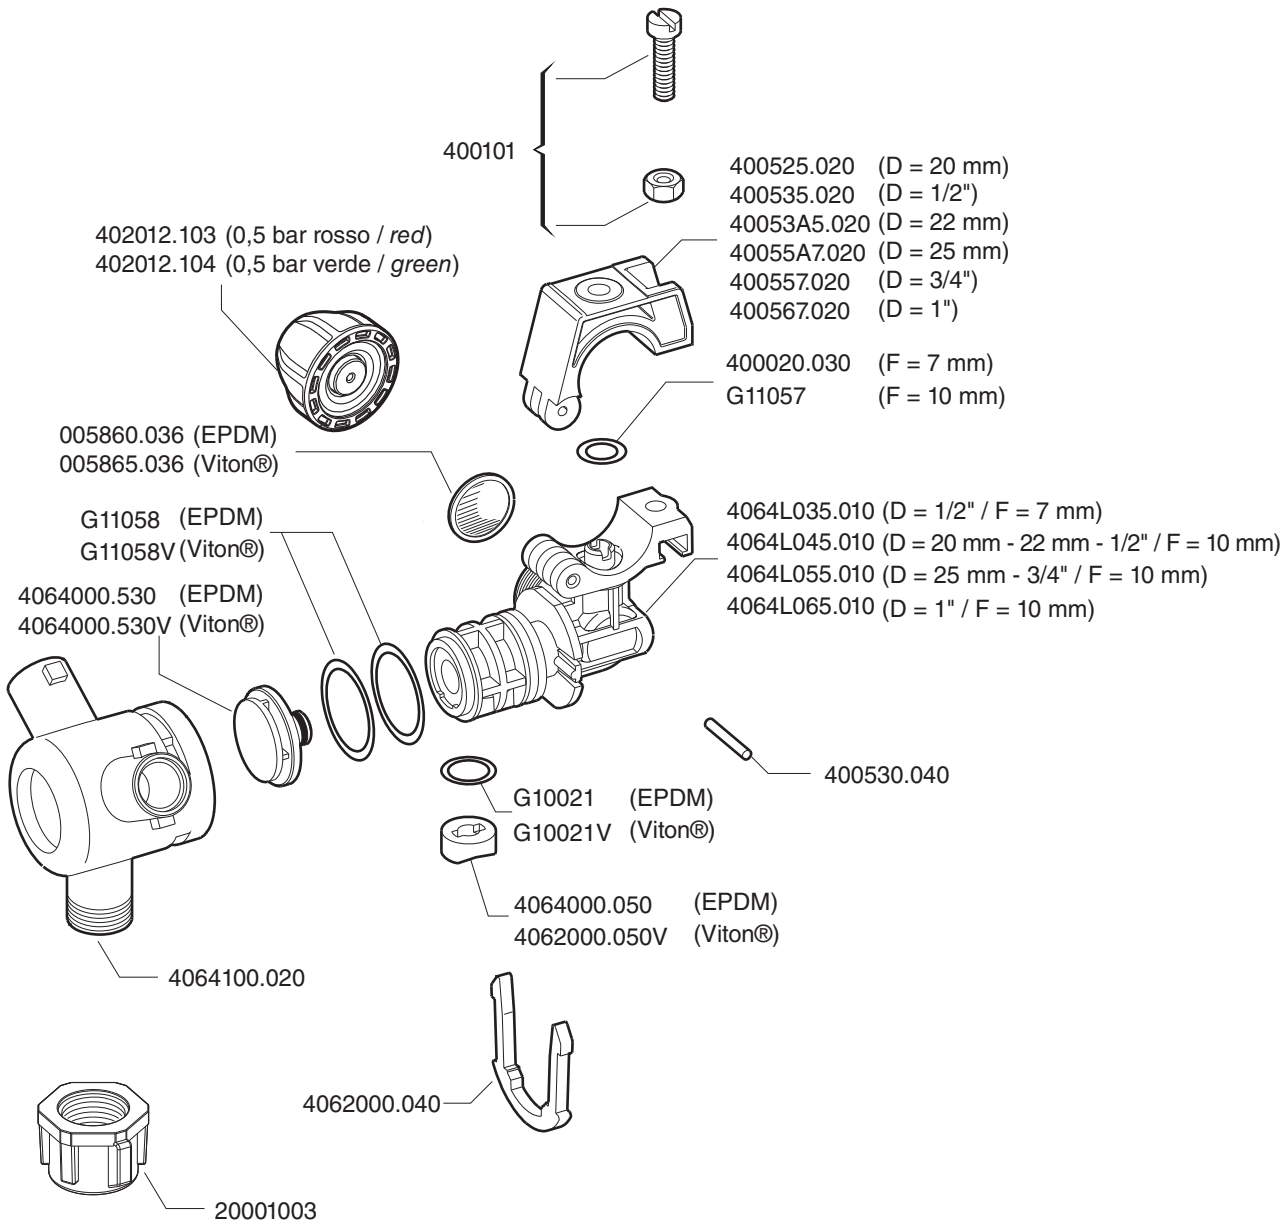

4064L1271
4064L1271V
4064L137
4064L137V
4064L147
4064L147V
4064L14A7
4064L14A7V
4064L157
4064L157V
4064L15A7
4064L15A7V
4064L167
4064L167V