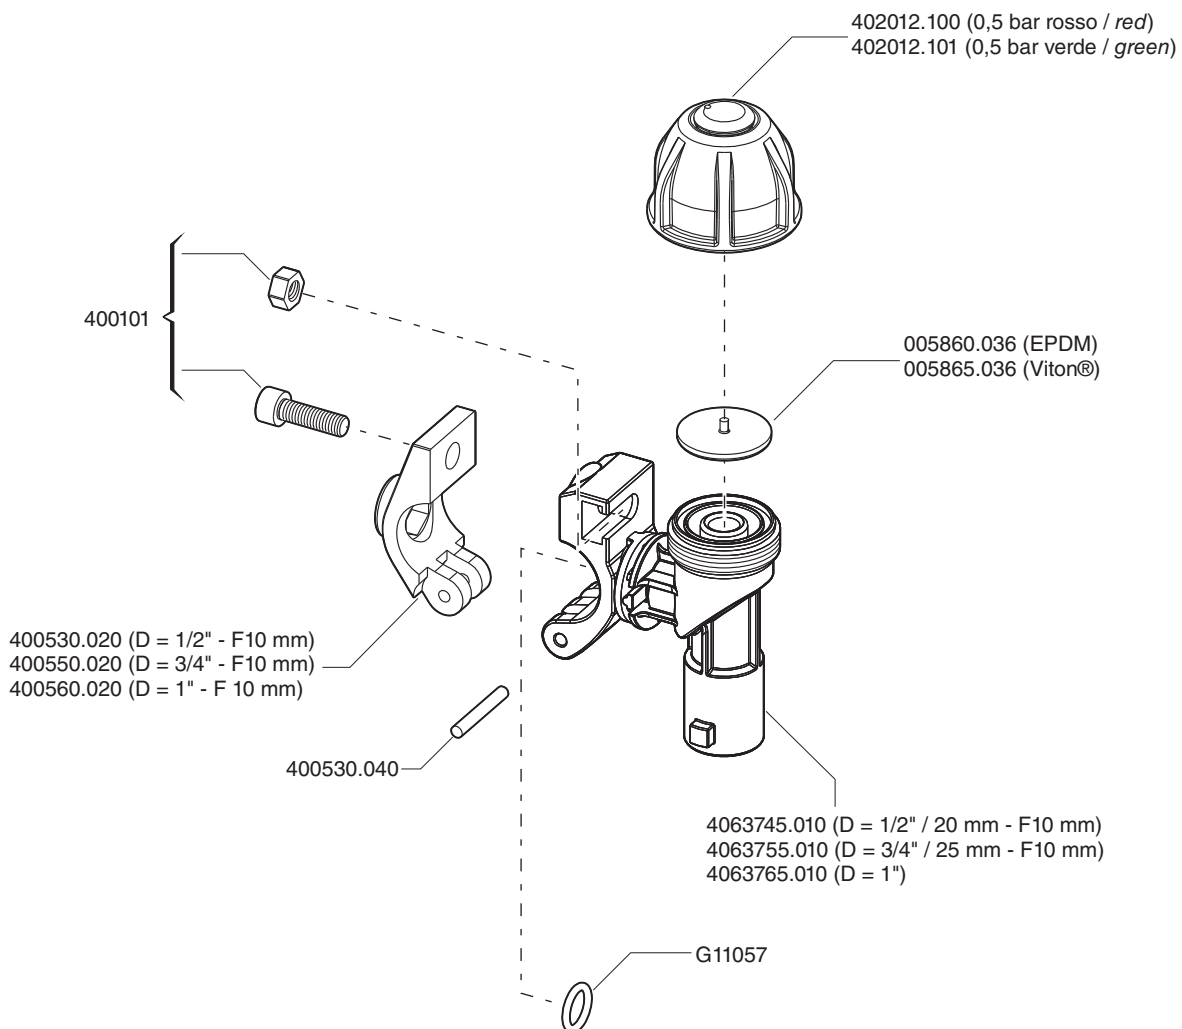

4063745
4063745V
4063755
4063755V
4063765
4067765V